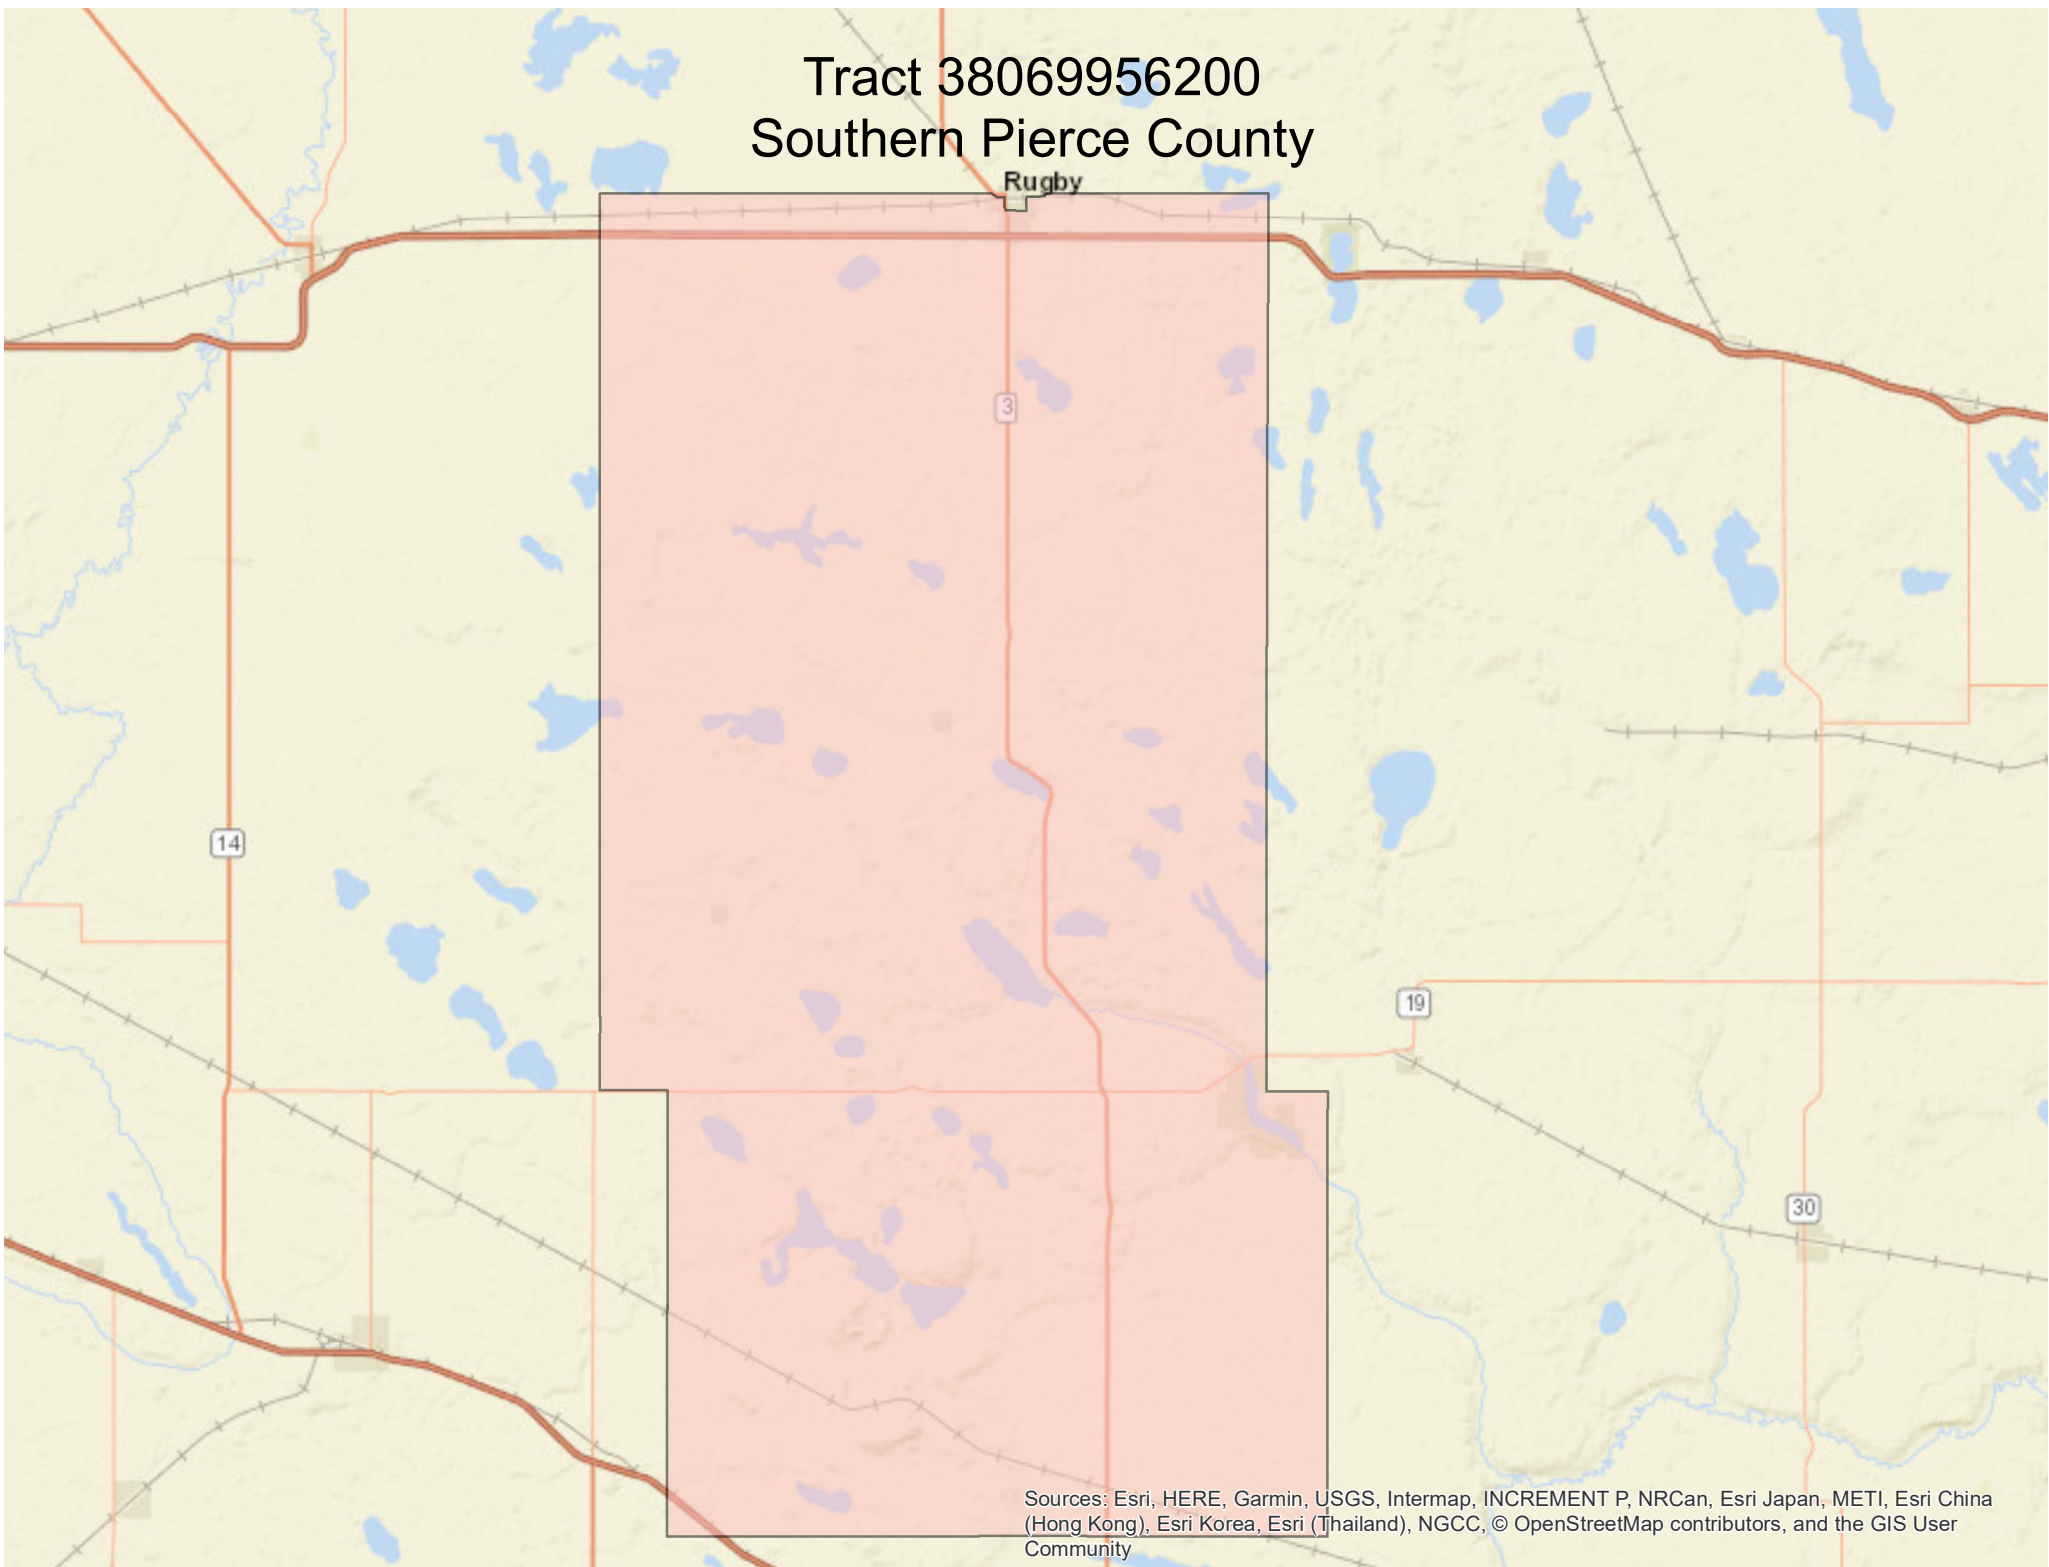

Tract 38069956200 Southern Pierce County

Sources: Esri, HERE, Garmin, USGS, Intermap, INCREMENT P, NRCan, Esri Japan, METI, Esri China (Hong Kong), Esri Korea, Esri (Thailand), NGCC, © OpenStreetMap contributors, and the GIS User Community