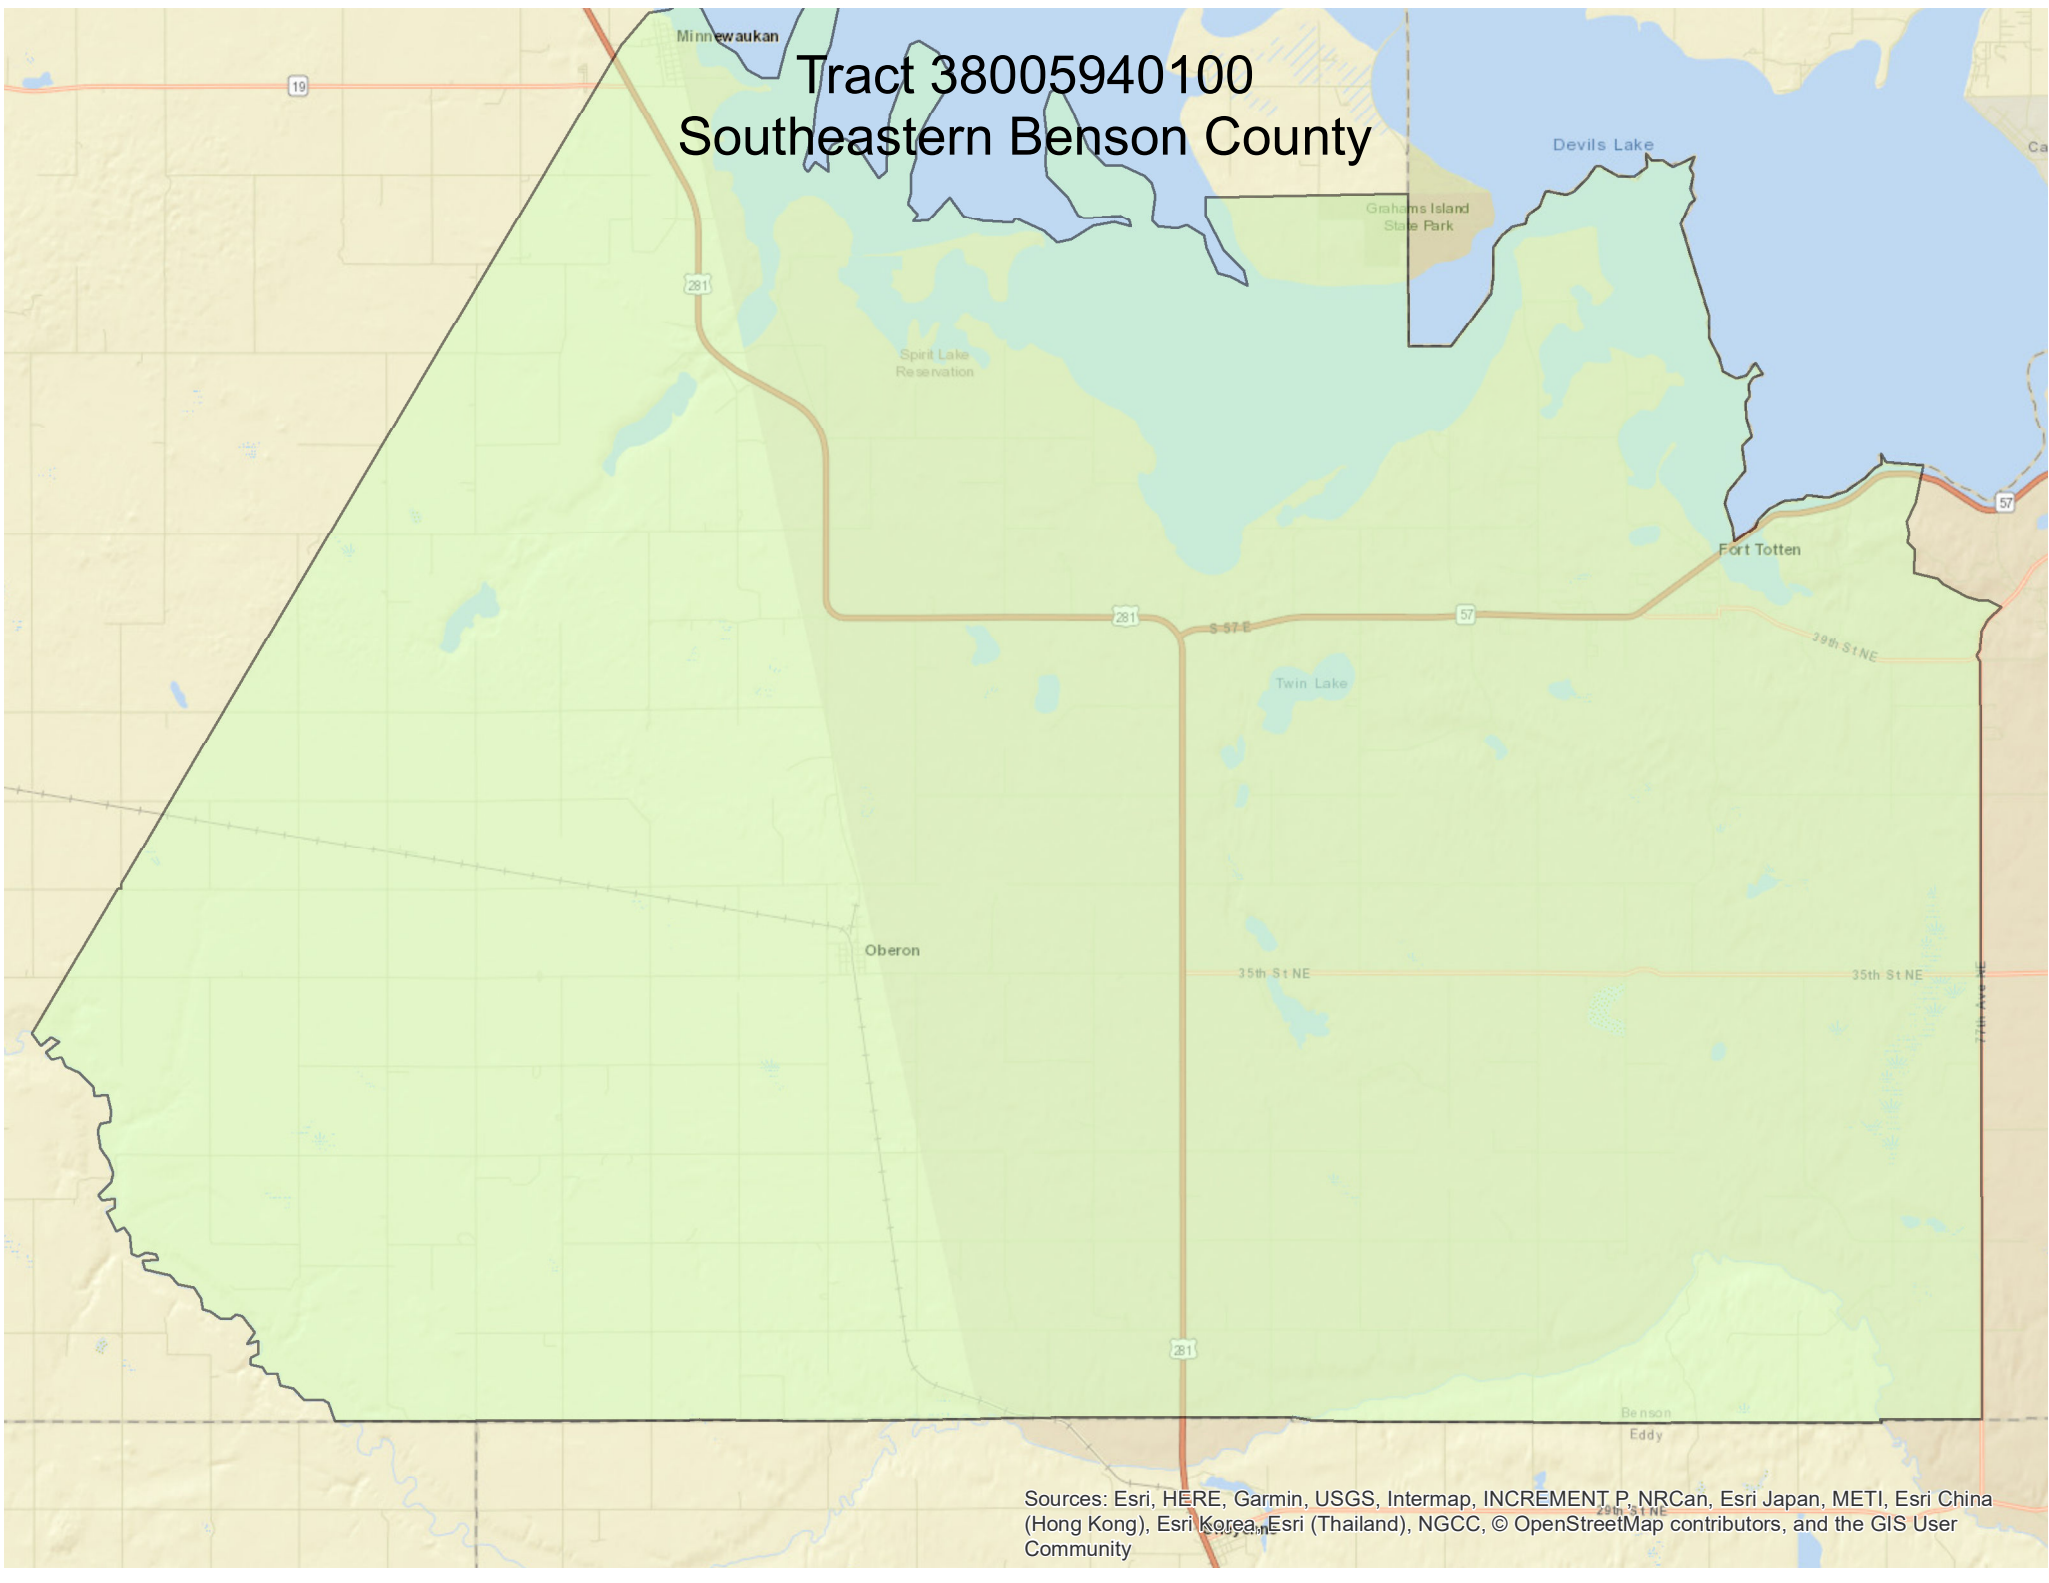

Tract 38005940100

Southeastern Benson County

Sources: Esri, HERE, Garmin, USGS, Intermap, INCREMENT P, NRCan, Esri Japan, METI, Esri China (Hong Kong), Esri Korea, Esri (Thailand), NGCC, © OpenStreetMap contributors, and the GIS User Community