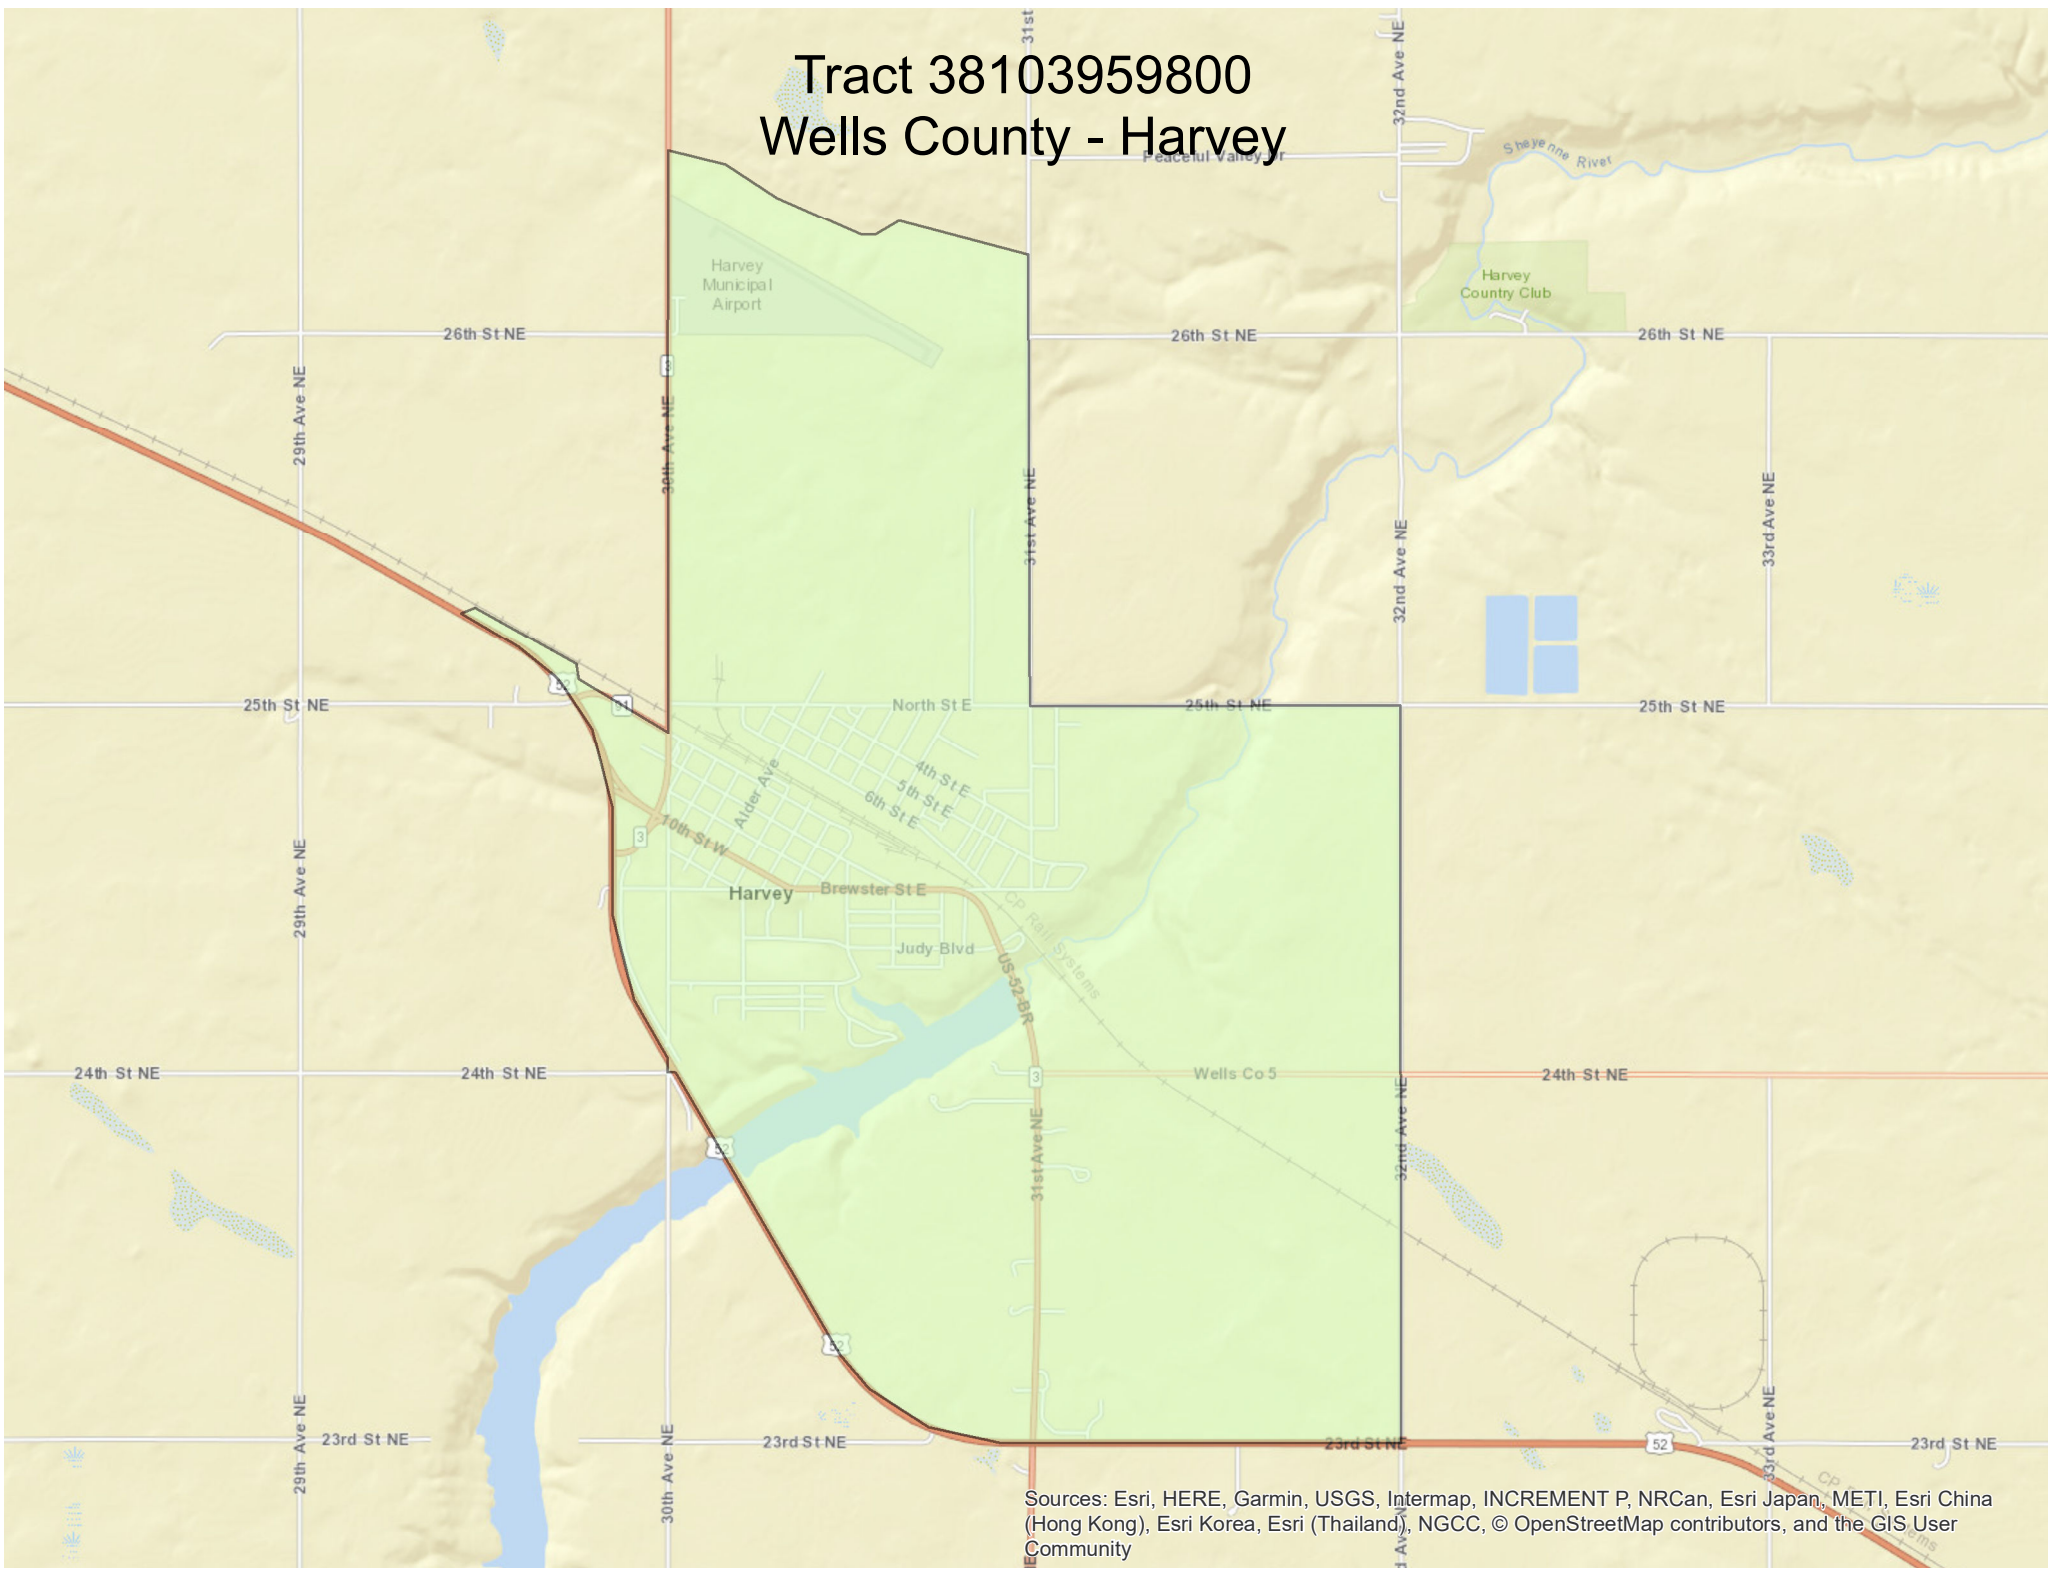

Tract 38103959800 Wells County - Harvey

Sources: Esri, HERE, Garmin, USGS, Intermap, INCREMENT P, NRCan, Esri Japan, METI, Esri China (Hong Kong), Esri Korea, Esri (Thailand), NGCC, © OpenStreetMap contributors, and the GIS User Community