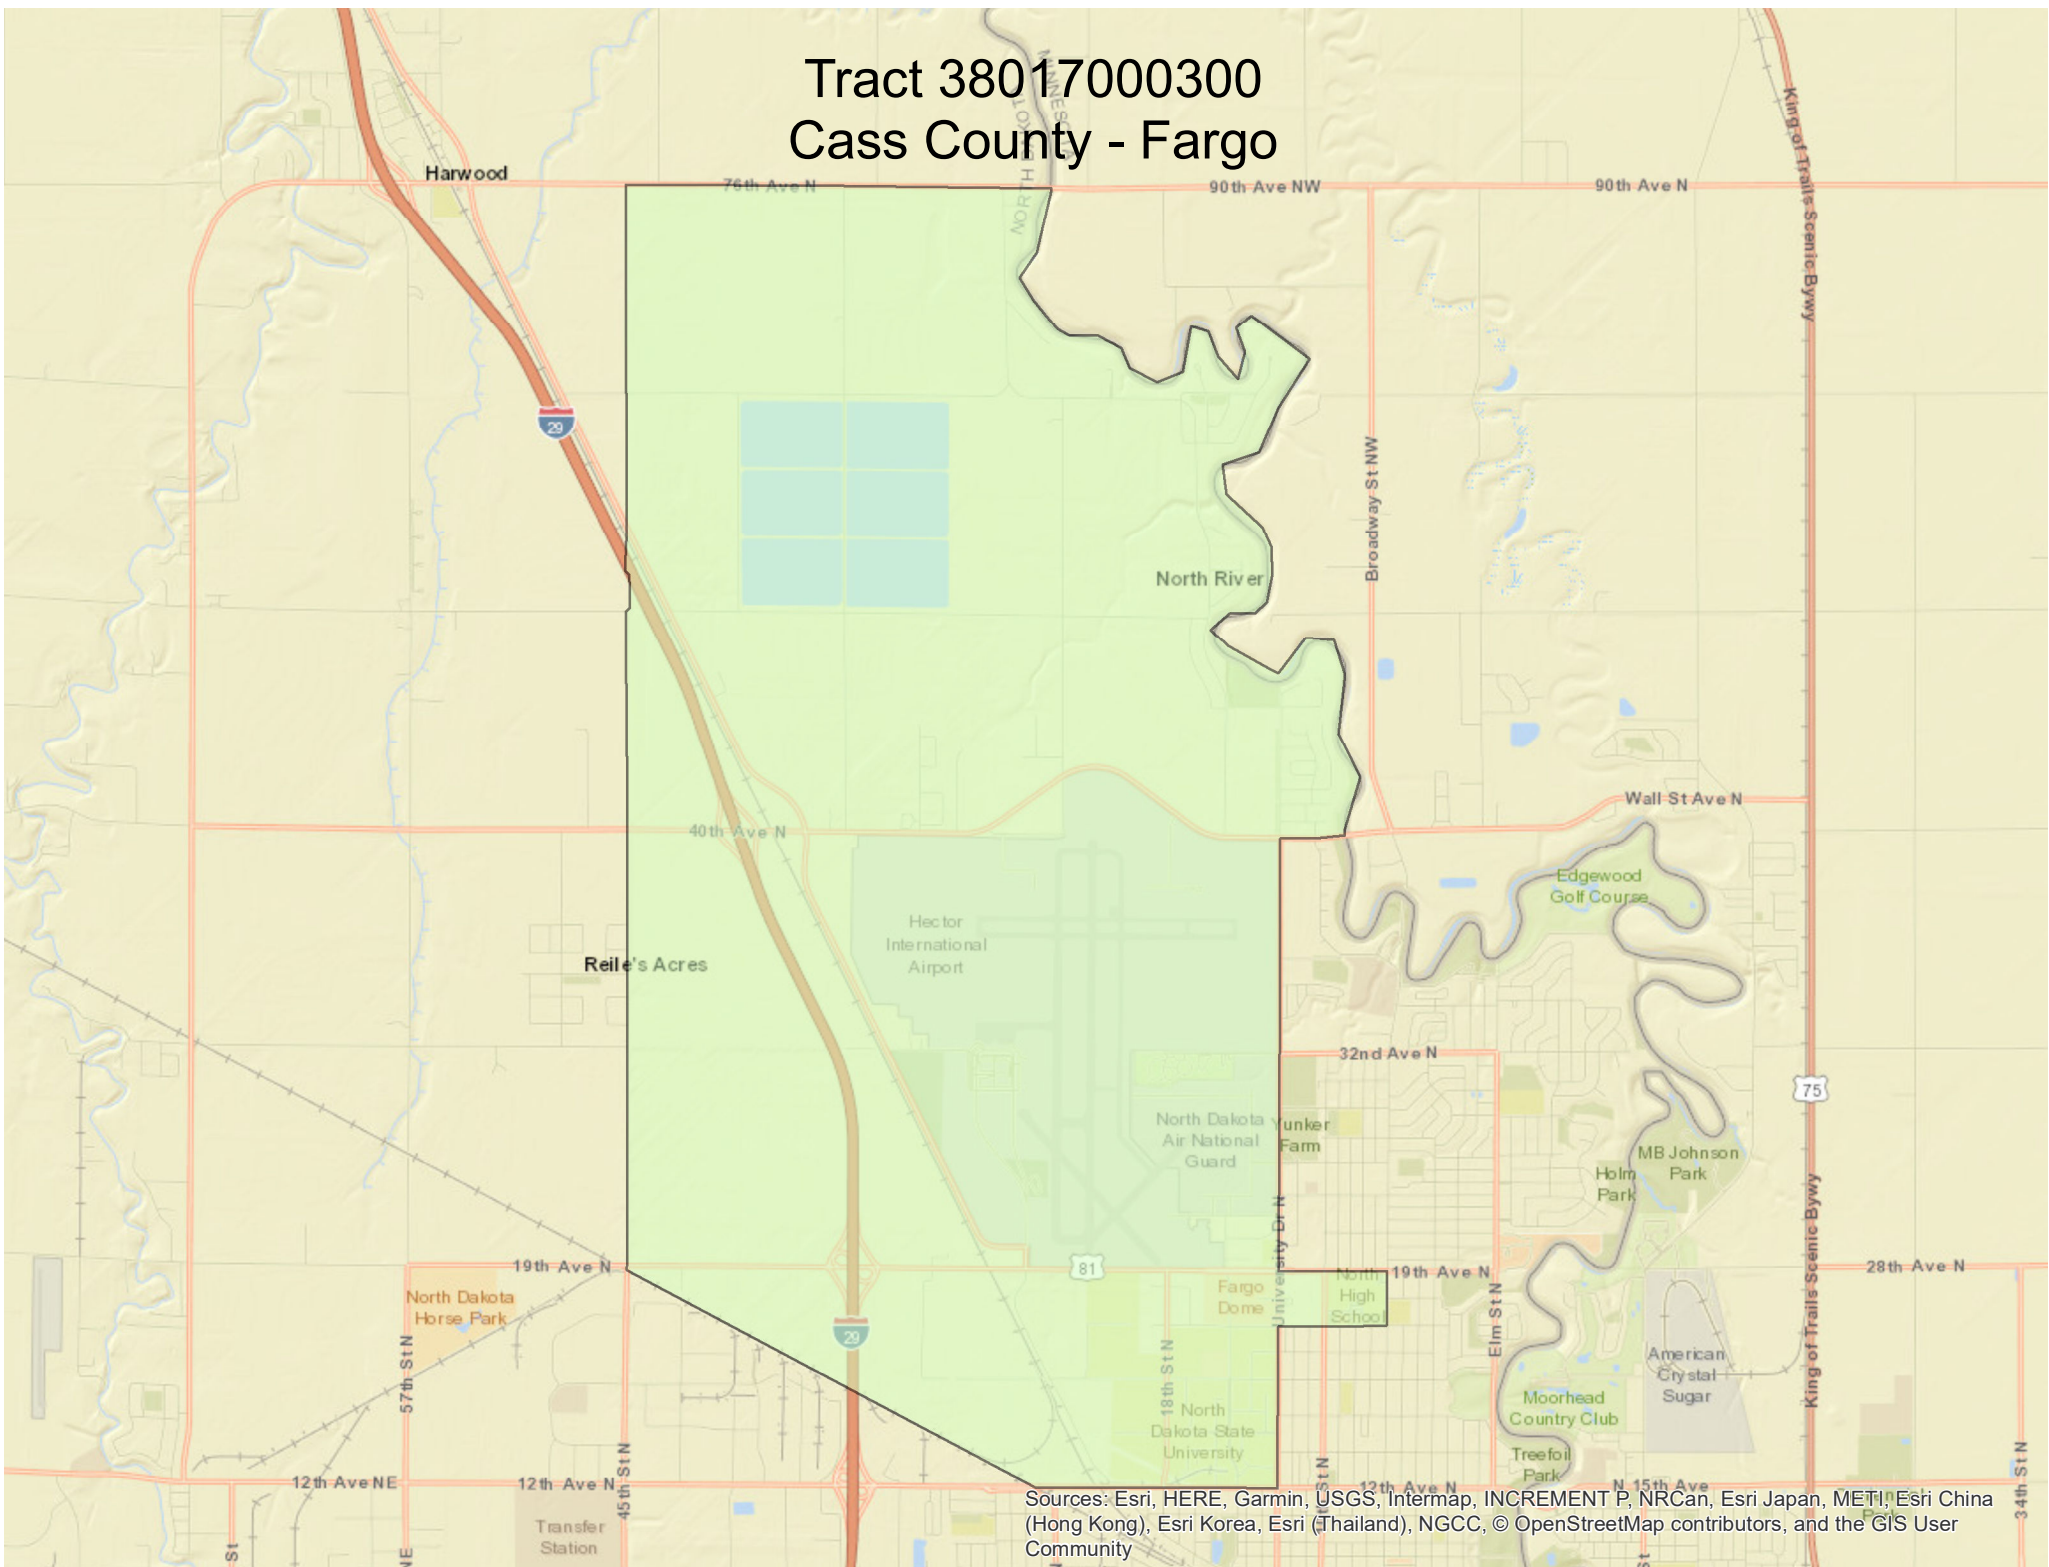

Tract 38017000300 Cass County - Fargo

Sources: Esri, HERE, Garmin, USGS, Intermap, INCREMENT P, NRCan, Esri Japan, METI, Esri China (Hong Kong), Esri Korea, Esri (Thailand), NGCC, © OpenStreetMap contributors, and the GIS User Community