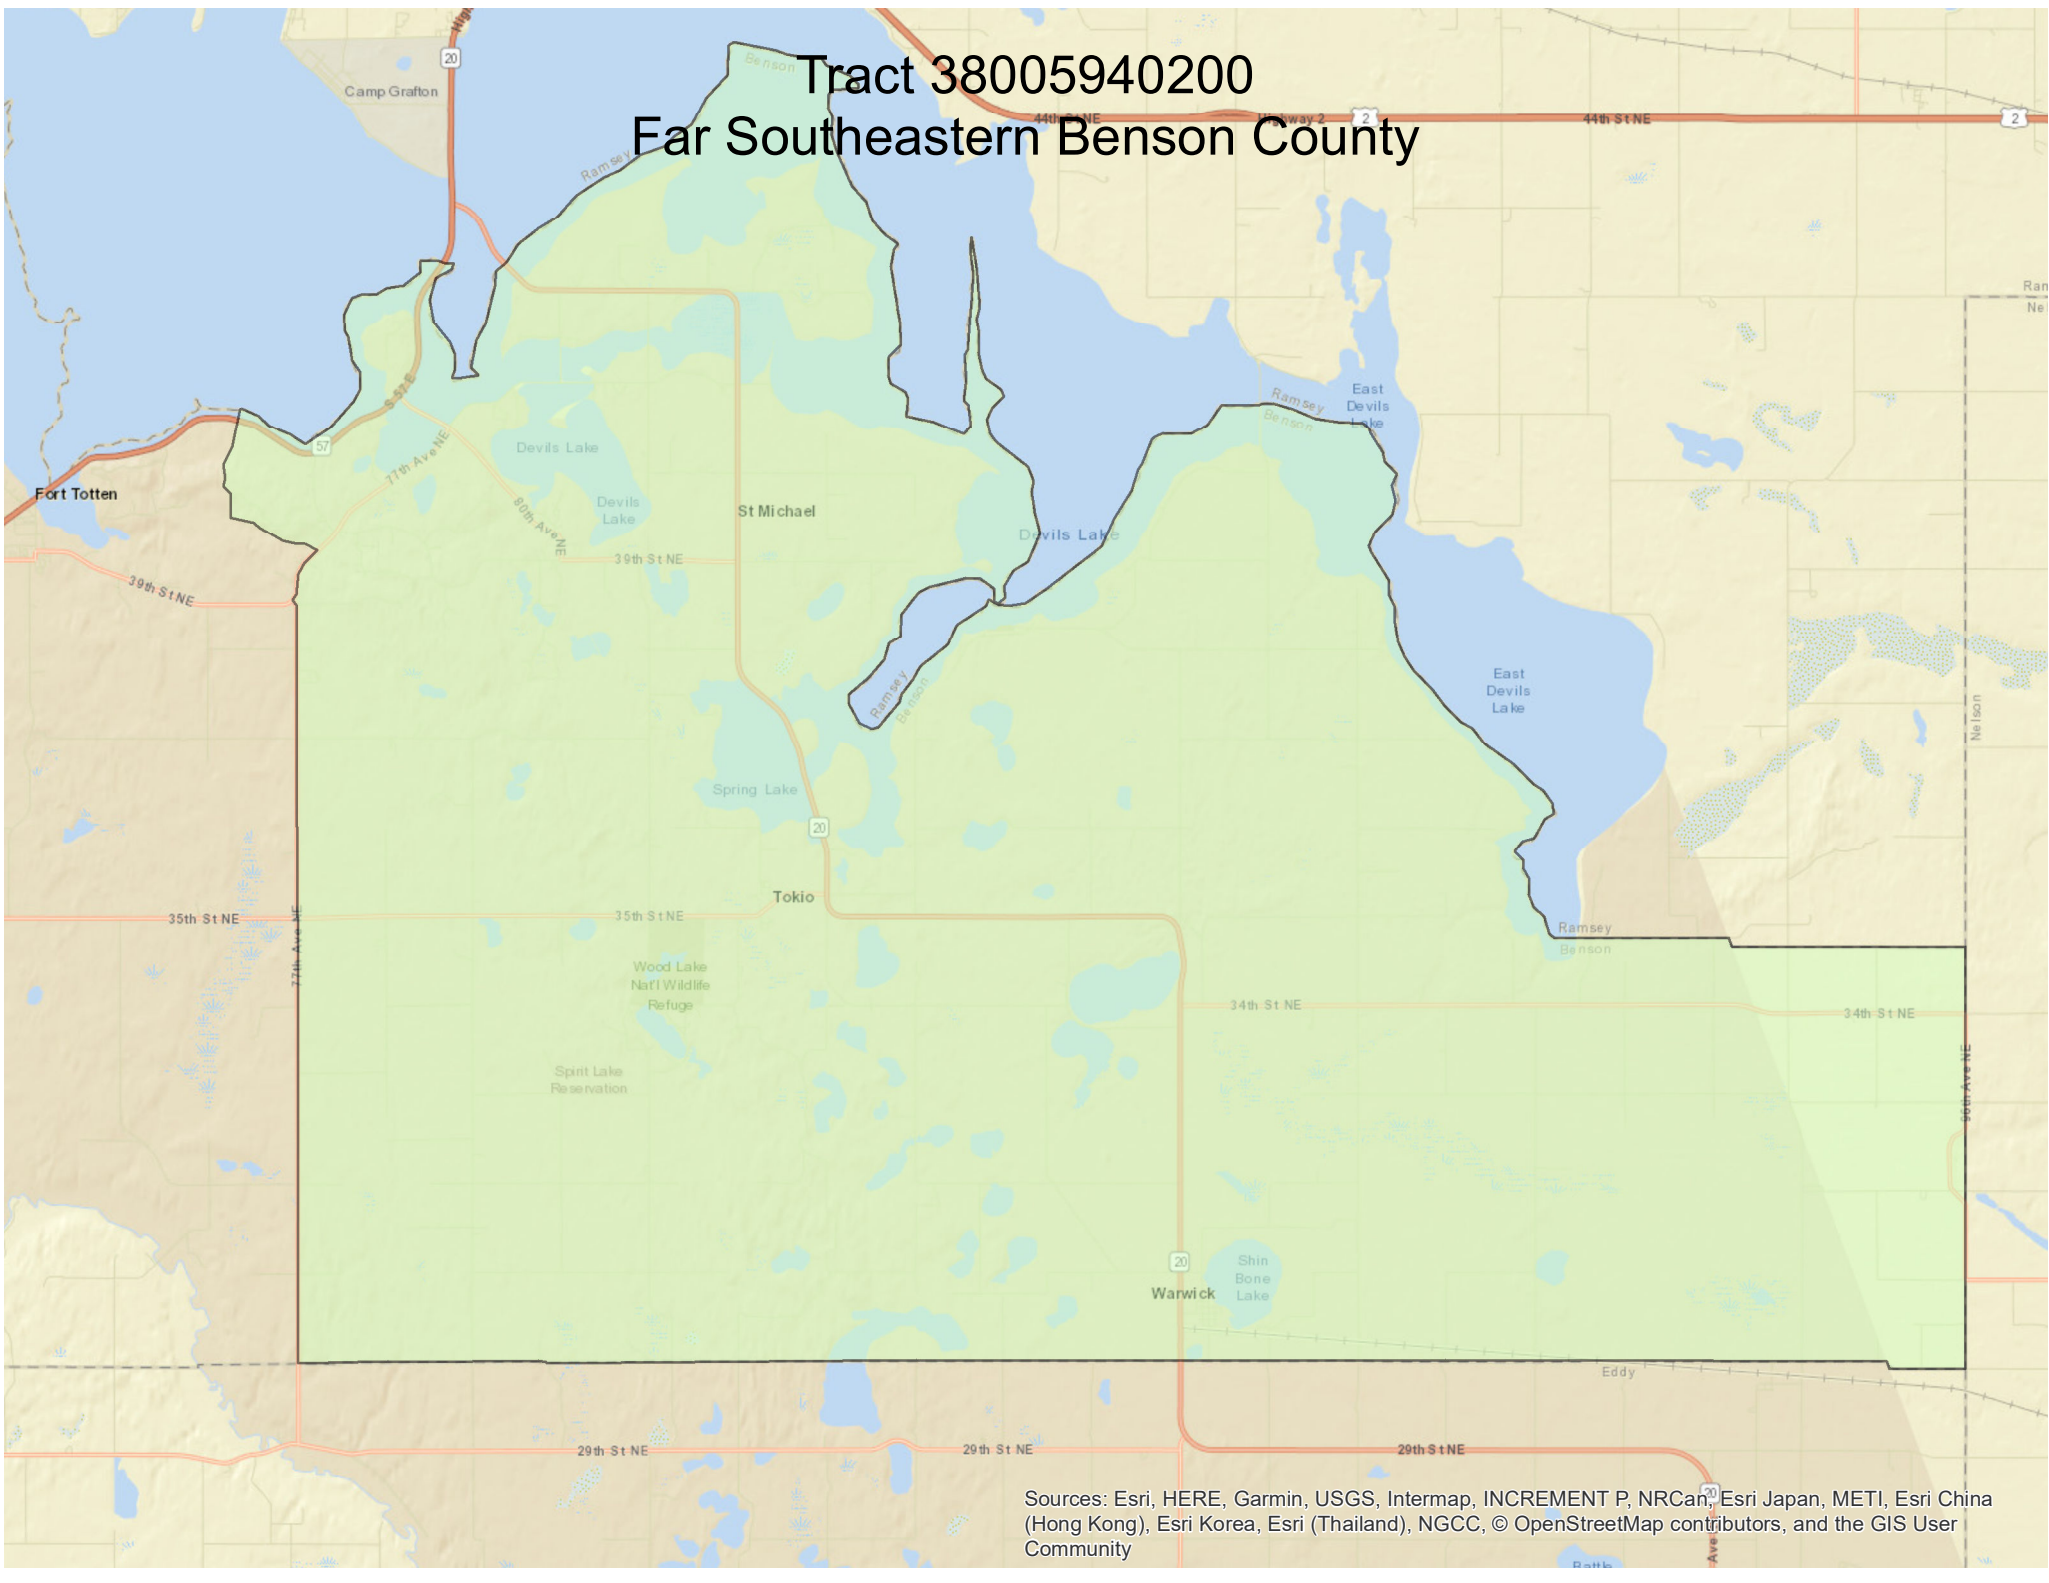

Tract 38005940200 Far Southeastern Benson County

Sources: Esri, HERE, Garmin, USGS, Intermap, INCREMENT P, NRCan, Esri Japan, METI, Esri China (Hong Kong), Esri Korea, Esri (Thailand), NGCC, © OpenStreetMap contributors, and the GIS User Community