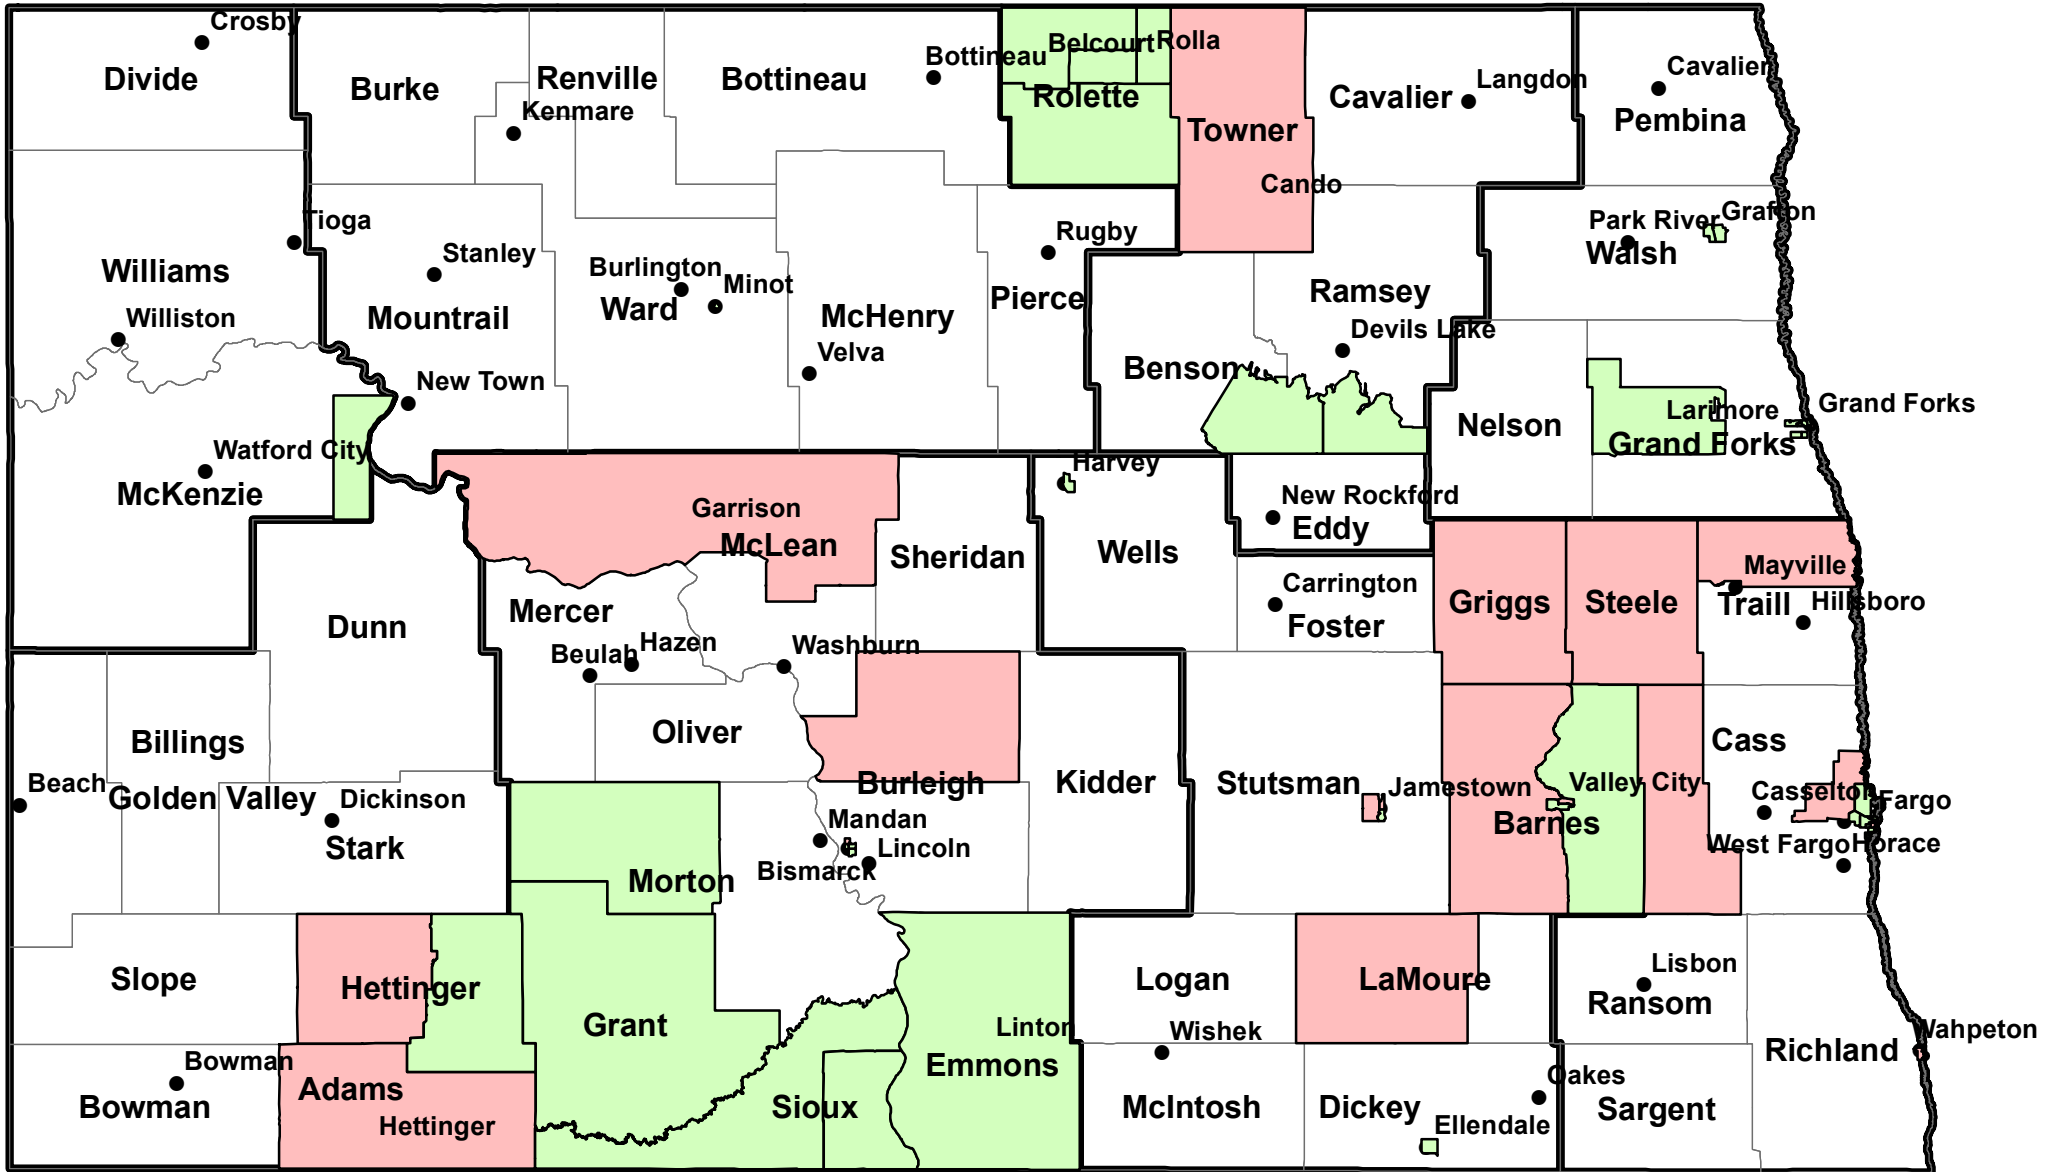

Opportunity Zone Applicants

Legend: LIC (Light Green) Non LIC (Light Red)