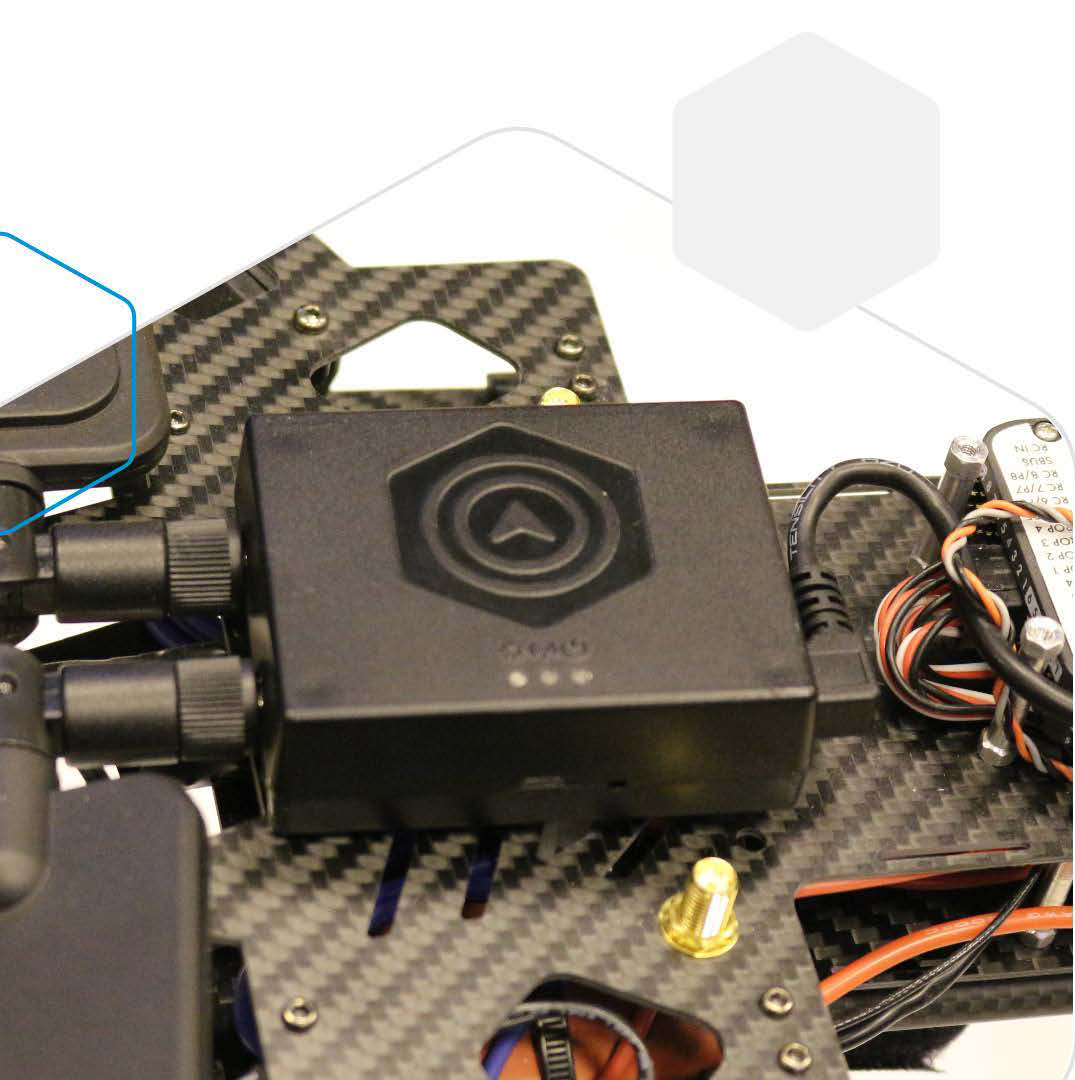

Rapidly expanding list of partners for data delivery

BOTLINK APP

Mission planning

Surveys

Jobsite monitoring

Aerial photography

Automated drone control

Airspace alerts, traffic advisories
and weather overlays

Safety and regulation
compliance

BOTLINK XRD™

A cellular device that connects
drones to the cloud

Real-time data delivery

Beyond line of sight operation

Object 1 ▾

Photo
 DSM
 Source

MEASUREMENT