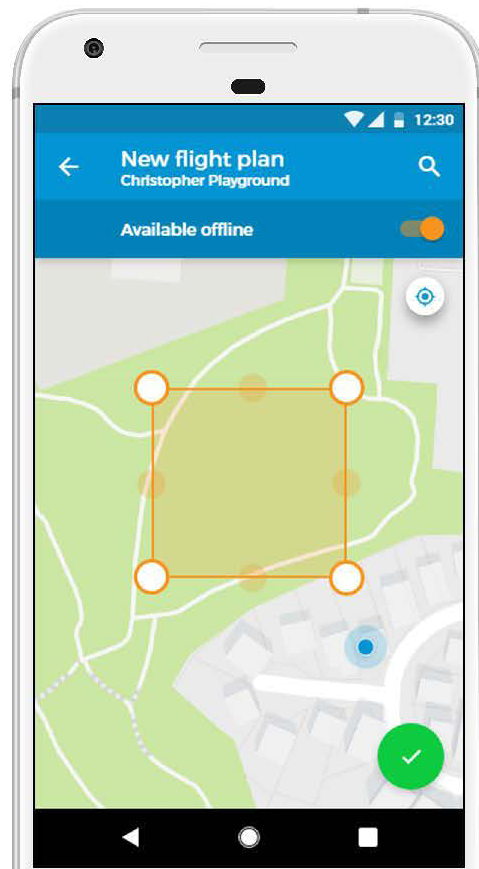

Rapidly expanding list of partners for data delivery

BOTLINK APP

Mission planning

Surveys

Jobsite monitoring

Aerial photography

Automated drone control

Airspace alerts, traffic advisories
and weather overlays

Safety and regulation
compliance

BOTLINK XRD™

A cellular device that connects
drones to the cloud

Real-time data delivery

Beyond line of sight operation

Object 1 ▾

Photo
 DSM
 Source

MEASUREMENT

FOX
BUSINESS

*The
Washington
Times*

A misty, atmospheric landscape of a forested mountain range. The scene is dominated by dark, dense evergreen trees, with a thick layer of white mist or fog partially obscuring the lower slopes and valleys. The sky is a pale, overcast blue-grey. Overlaid on the image is the word "FUTURE" in a large, bold, white, sans-serif font. Three white diagonal lines are also present: one on the left side, and two parallel lines on the right side, all pointing towards the center of the image.