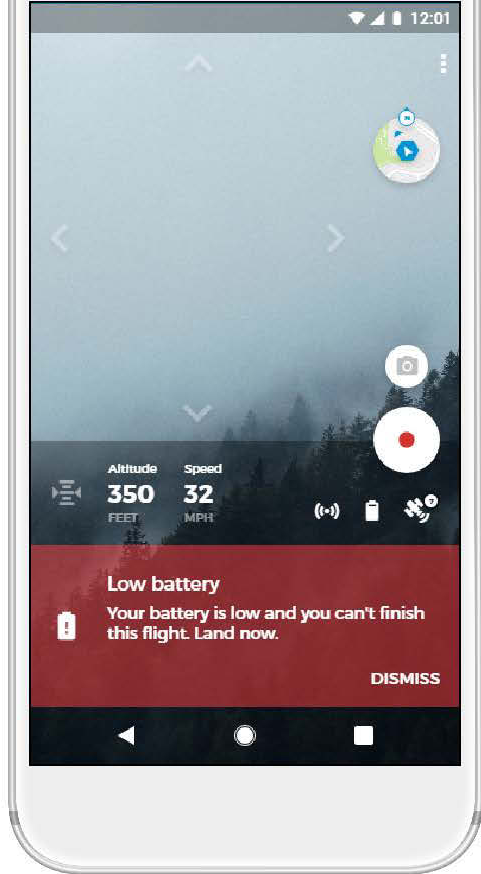

Rapidly expanding list of partners for data delivery

BOTLINK APP

Mission planning

Surveys

Jobsite monitoring

Aerial photography

Automated drone control

Airspace alerts, traffic advisories
and weather overlays

Safety and regulation
compliance

BOTLINK XRD™

A cellular device that connects
drones to the cloud

Real-time data delivery

Beyond line of sight operation

Object 1 ▾

Photo
 DSM
 Source

MEASUREMENT

FOX
BUSINESS

*The
Washington
Times*

A misty, atmospheric landscape of a forested mountain range. The scene is dominated by dark, dense evergreen trees, with a thick layer of white mist or fog partially obscuring the lower slopes and valleys. The sky is a pale, overcast blue-grey. Overlaid on the image is the word "FUTURE" in a large, bold, white, sans-serif font. Three white diagonal lines are also present: one on the left side, and two parallel lines on the right side, all pointing towards the center of the image.